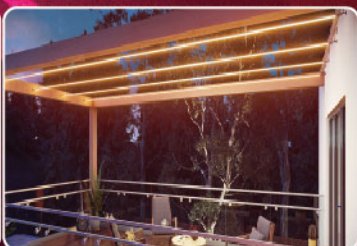

5050低壓軟條燈系列

■ 低壓軟條燈5米 ■ 每三顆燈珠可裁剪 12V

5050常壓軟條燈系列

■ 常壓軟條燈25米 ■ 每一米可裁剪 110/220V

實景圖

2835常壓軟條燈(露營燈)

■ 10米 110V