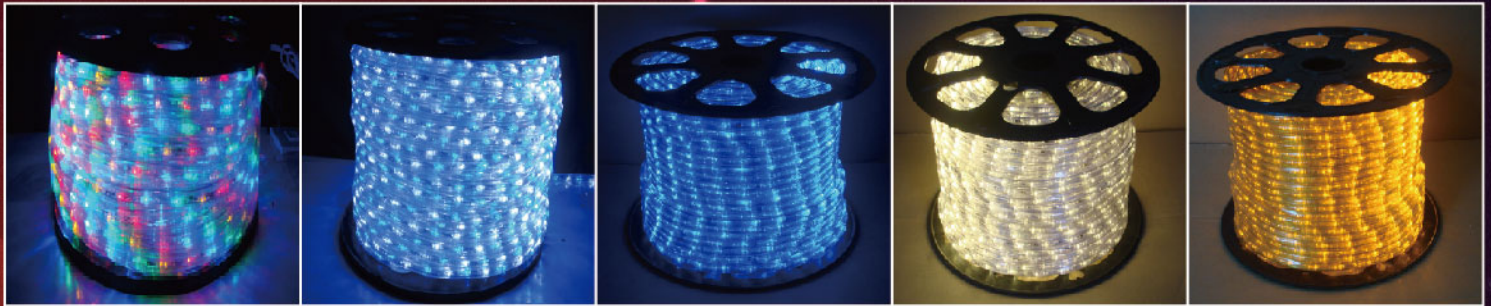

藍白

星空藍

暖白光

香檳黃

水管燈系列

■KDL-A2-13 ■直徑13mm / 50米 110/220V

繽紛彩